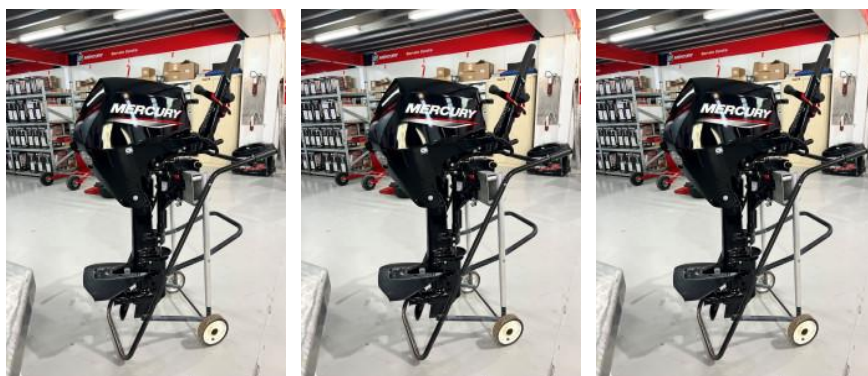

## 2022 Mercury 20HP MLH

\$4,800

### Boat Details

Price	\$4,800	Boat Brand	Mercury
Model	4Stroke	Length	0.00
Year	2022	Category	Boat Engines and Outboards
Hull Style	-	Hull Type	-
Power Type	-	Stock Number	-
Condition	Used	State	Victoria
Suburb	MILDURA	Engine Make	Mercury

## Description

2022 Mercury 20HP MLH 4Stroke

- Long Shaft fitted with Hydrofoil SE Sport 200
- Manual Start
- Very Low Hours
- Perfect condition, Minimal use

\$4,800 Sail Away!

---