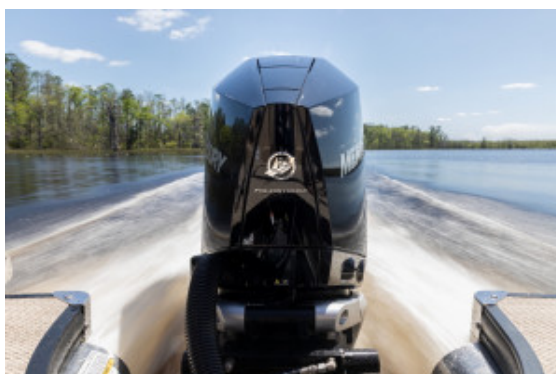

## 250 HP Verado

POA

## Description

The 250hp Verado premium outboard redefines the category with advanced engineering, innovative technology and refined operation. Representing the pinnacle of superior outboard design and performance Verado is unrivalled on the water. Built to power the largest boats for the boldest adventures, Verado engines boast advanced engineering and refined operation for boat owners who refuse to compromise. Every Verado feature is designed to deliver the ultimate, most satisfying on-water experience. The smooth, refined power of a V-8 4.6-litre powerhead delivers exhilarating acceleration and top speed to run offshore with confidence. Generous displacement and robust design provide uncompromising durability and reliability. The Mercury-exclusive Advanced MidSection (AMS) and under-cowl noise management features set the standard for smooth, quiet marine propulsion. Verado models now come with a 3+3=6 Year factory Warranty. ENGINE DETAILS

Built tough to withstand the rigors of saltwater operation, no outboard in the class offers more displacement. Great for deck, inflatable rigid hull, inshore fishing, multi-species fishing, offshore fishing, and runabout cuddy boats and tritoons.